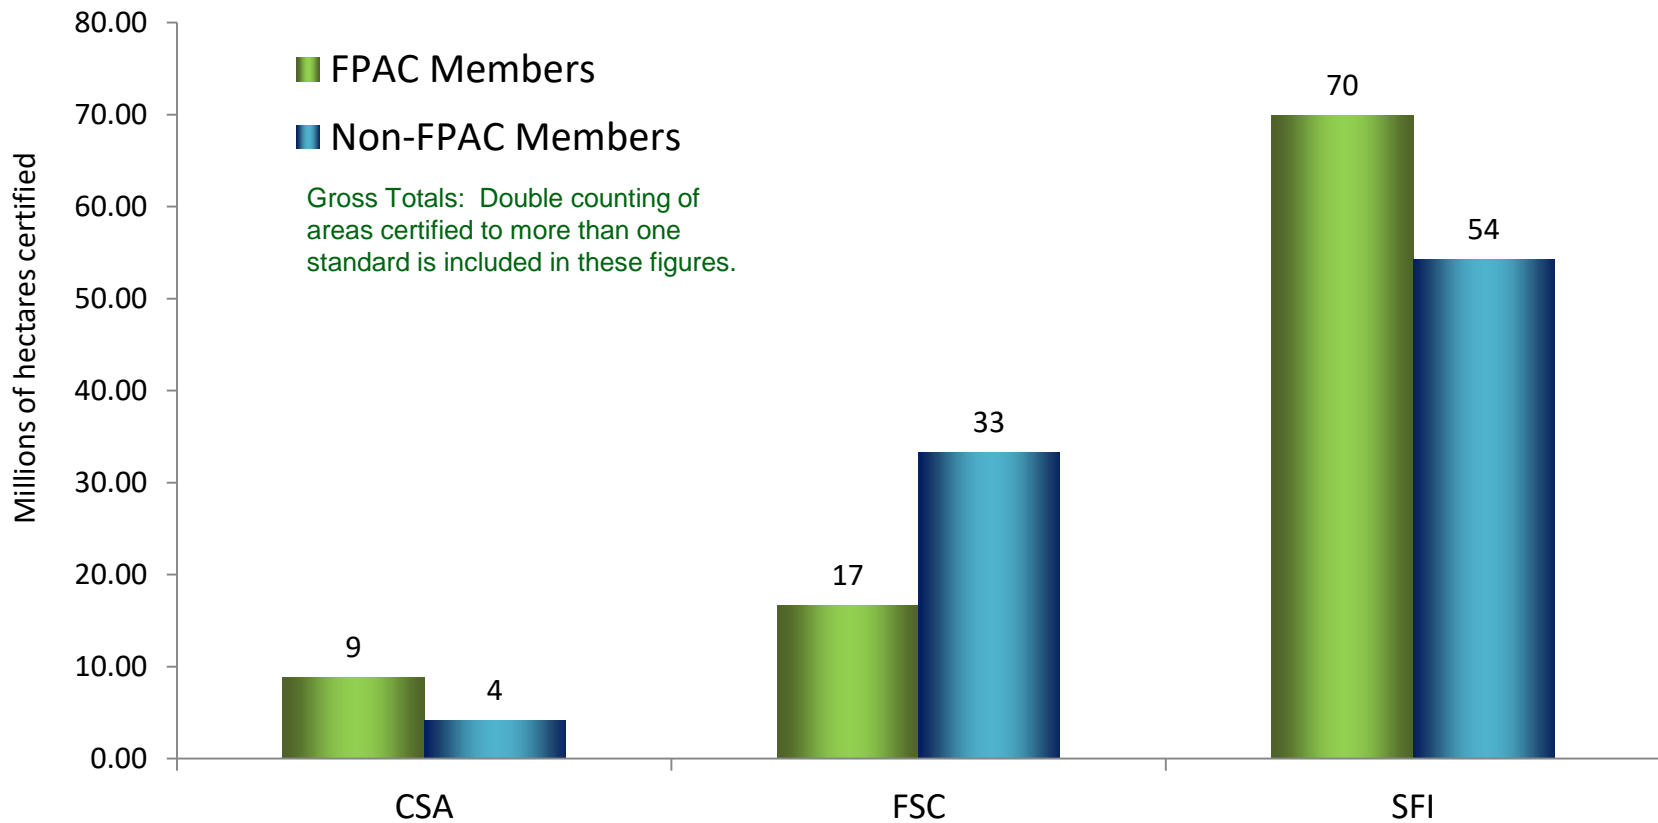

SFM Certification in Canada 2000-2019, by Standard

2019 Year-end

* Includes areas certified to draft Great Lakes-St. Lawrence standard

Sources: www.certificationcanada.org as of Dec 31/19

www.pefc.org as of Dec 31/19

www.sfiprogram.org as of Dec 31/19

www.ca.fsc.org/en-ca as of Dec 31/19

SFM Certification in Canada by Province

2019 Year-end

Sum of provincial totals is less than total for Canada because of rounding

Sources: www.certificationcanada.org as of Dec. 31, 2019

SFM Certification Status – FPAC Members

2019 Year-end

Source: www.certificationcanada.org as of Dec 31/19

Canadian Certification in the Global Context

2019 Year-end

Sources: www.certificationcanada.org as of Dec 31/19
www.fsc.org as of Dec 04/19
www.pefc.org as of Dec/19