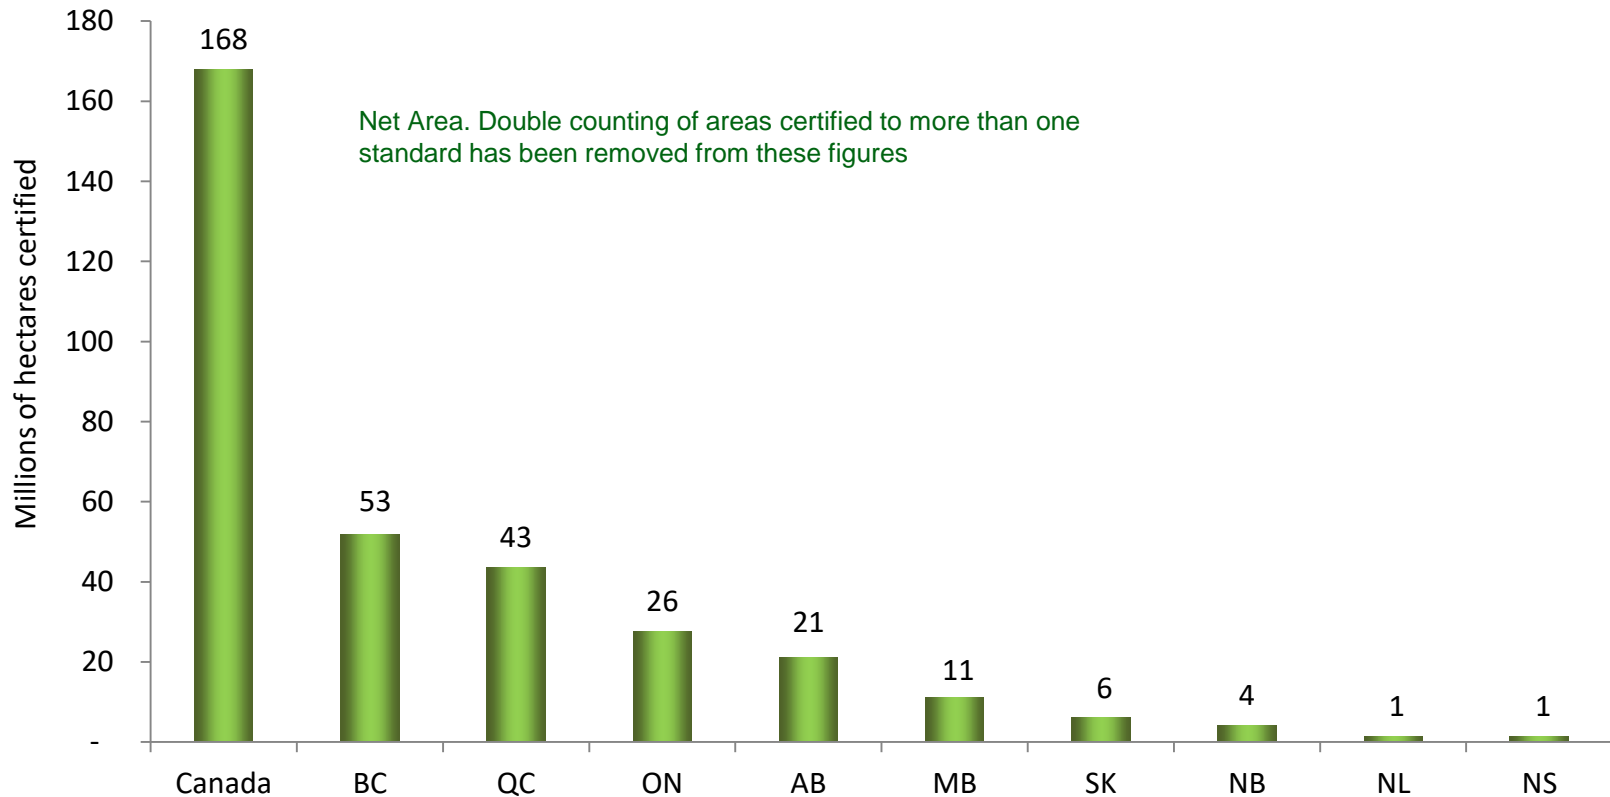

SFM Certification in Canada by Province

2019 Year-end

Sum of provincial totals is less than total for Canada because of rounding

Sources: www.certificationcanada.org as of Dec. 31, 2019